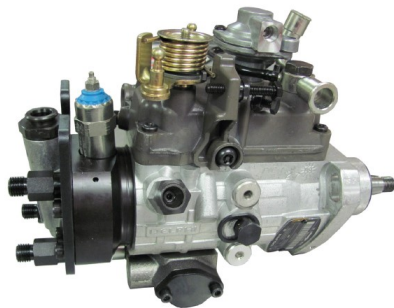

Applications include: **Cummins, Iveco, John Deere, Mitsubishi, New Holland, Fiat, Perkins and JCB**

Will be branded either **CAV, Rotodiesel, Con diesel, Lucas CAV, Lucas, Delphi or Delphi/TVS**

Part numbers begin 32xxx, 33xxx, 34xxx, 35xxx, 36xxx
E.g. 3249F751

DPS

1980s

DP200
1990's

Introduced in the early **1990s**

Applications include: **CAT, John Deere, New Holland, Volvo, Perkins and JCB**

Will be branded either **Lucas CAV, Lucas or Delphi**

Part numbers begin 85xxx
E.g. 8520A321A

DELPHI ROTARY PUMP RANGE

Product Evolution

DP210

2002

Introduced in early **2002**

Applications include: **CAT, Cummins, Perkins and JCB.**

Will be branded **Delphi**

Part numbers begin 93xxx
E.g. 9320A200G

Part numbers begin 95xxx
E.g. 9520A090G

Introduced in **2008**

Applications include: **Iveco, New Holland, Perkins and JCB.**

Will be branded either **Delphi or Delphi Technologies.**

DP310

2008

Individual spare parts available