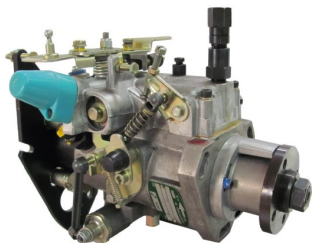

We cover over 2500 Delphi part numbers and carry over 3500 fuel pumps in stock

Product Evolution

DPA
1950s

Manufactured since the **1950's**

First applications were for Massey-Ferguson MF35 tractor and Land Rover (Series 1)

Applications include: **Cummins, Iveco, John Deere, Mitsubishi, New Holland, Fiat, Perkins and JCB**

Will be branded either **CAV, Rotodiesel, Con diesel, Lucas CAV, Lucas, Delphi or Delphi/TVS**

Part numbers begin 32xxx, 33xxx, 34xxx, 35xxx, 36xxx
E.g. 3249F751

Part numbers begin 85xxx
E.g. 8520A321A

Introduced in the **1980s**

Applications include: **Ford, Iveco, Land Rover, Leyland DAF, New Holland, Fiat, Perkins and JCB**

Will be branded either **Lucas/CAV, Lucas or Delphi**

DPS

1980s

DP200
1990's

Introduced in the early **1990s**

Applications include: **CAT, John Deere, New Holland, Volvo, Perkins and JCB**

Will be branded either **Lucas CAV, Lucas or Delphi**

Part numbers begin 85xxx
E.g. 8520A321A