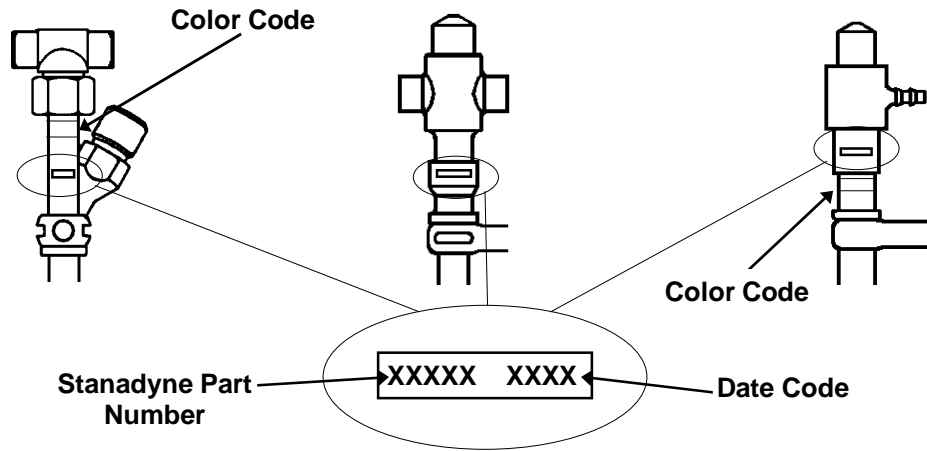

PENCIL NOZZLE IDENTIFICATION

NOTE: The identification information above is typical, but other variations do exist.