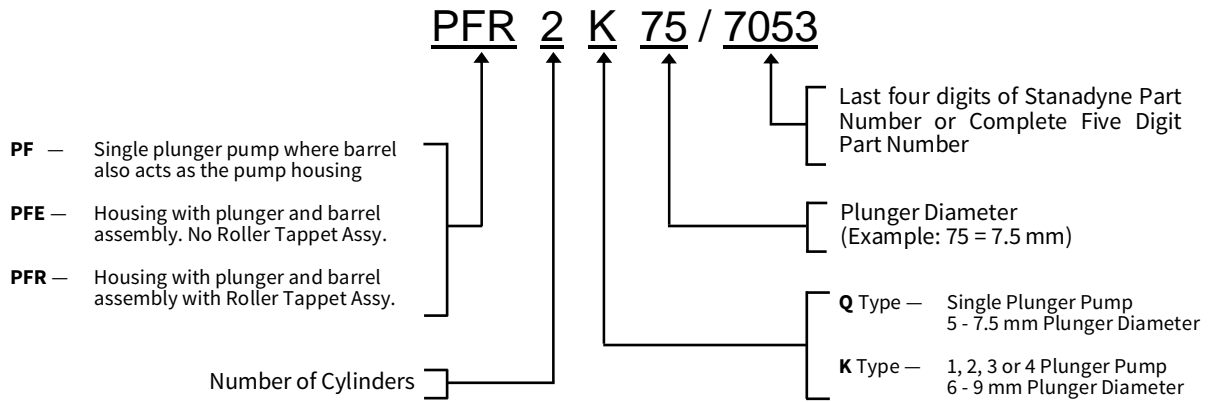

PF PUMP IDENTIFICATION

Model Number Identification