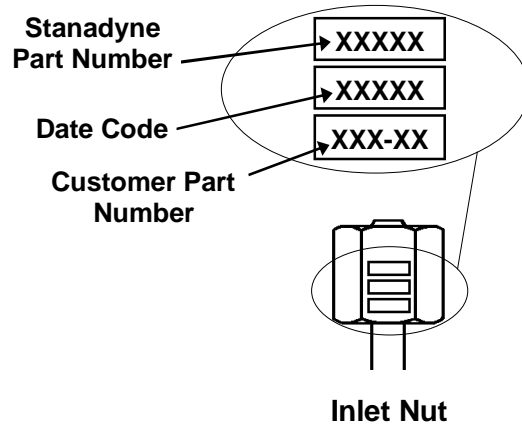

PENCIL NOZZLE IDENTIFICATION

NOTE: The identification information above is typical, but other variations do exist.