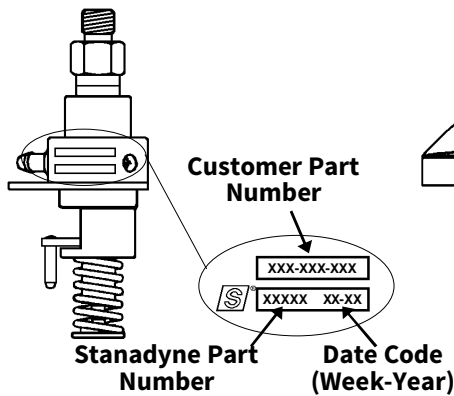

Pump Types

Monoblock Type (PF)