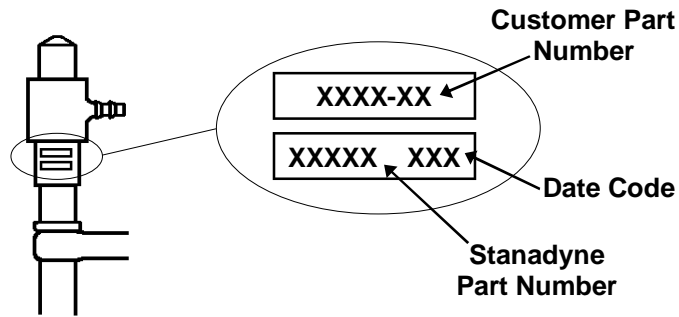

PENCIL NOZZLE IDENTIFICATION

NOTE: The identification information above is typical, but other variations do exist.