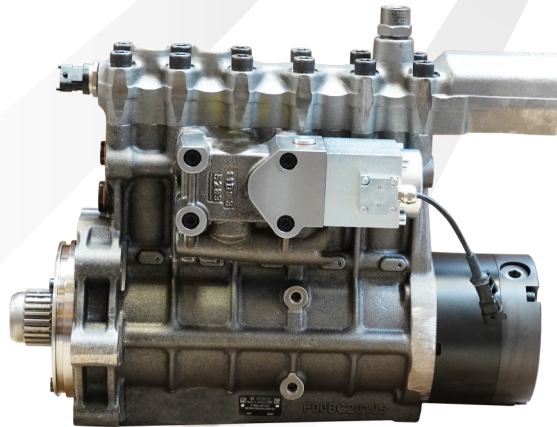

BOSCH LARGE ENGINE FUEL INJECTION

NEWS

UK & EIRE

Merlin Diesel Systems have recently been appointed as authorised distributors for **Bosch LE (large engine) fuel injection parts (UK & Ireland)**

We have added to our stock a specially selected range of Bosch LE products, which include nozzle & holder assemblies, pump elements, pressure valves and nozzles. In doing so we can now offer our customers an extensive range of genuine Bosch large engine products at very competitive prices

Brands covered include: **Cummins, Wartsila and MTU**

Example Products

F 00B J00 002

Injector
CUMMINS

F 00B LOP 033

High Pressure Pump
CUMMINS

F 00B LOJ 005

Injector
MTU

Fuel Pump Information

Brand	Cylinder	System	Product	Part Number	Availability
Cummins	L5	MCRS16	Fuel Pump	F 00B C00 113	In Stock
Cummins	L5	MCRS16	Fuel Pump	F 00B C00 115	In Stock
Cummins	L5	MCRS16	Fuel Pump	F 00B LOP 033	In Stock
Cummins	L4	MCRS16	Fuel Pump	F 00B C00 124	In Stock