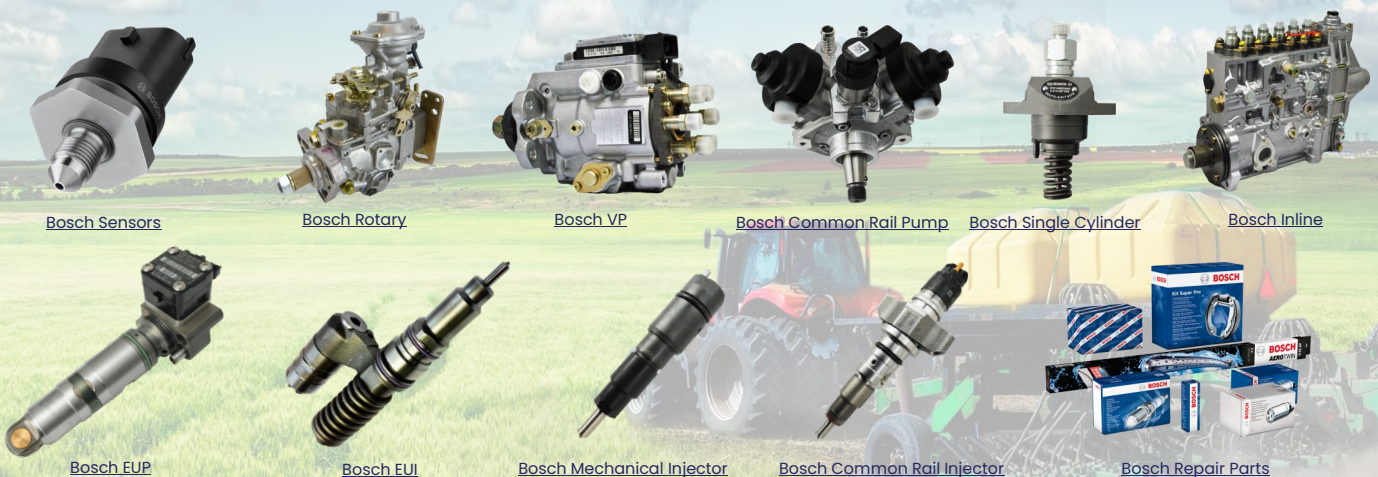

Bosch Off-Highway and Agricultural products available at Merlin