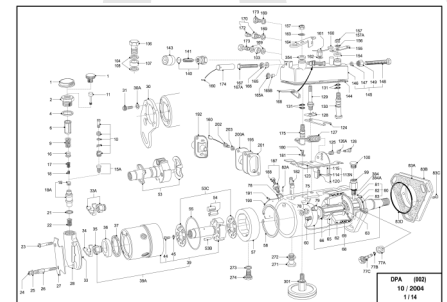

3 Day course starting

11th October 2021

- Principles and operation of direct (DI) and indirect (IDI) diesel combustion engines.
- Principles and operation of Delphi DPA and DPS diesel fuel pumps including the key variations.
- How to locate, read and interpret test plans, timing offsets and parts lists using Direct Evolution.
- Correct procedures for dismantling, inspecting, rebuilding, testing and adjusting DPA and DPS pumps.
- How to set-up and use the Hartridge AVM and other prescribed test benches.

DPA

(DPA Pump Repair) 11th October 2021

3 Day course

Authorised **Delphi Diesel Centre** - **£600**

Non Authorised **Delphi Diesel Centre** - **£690**

To book the last 3 places please contact

testequipment@merlindiesel.com

TEST EQUIPMENT - Tel: +44 (0) 1772 694185

UK SALES - Tel: +44 (0) 1772 694130

EXPORT SALES - Tel: +44 (0) 1772 694133

EMAIL: testequipment@merlindiesel.com

www.merlindiesel.com

Delphi
Technologies

BOSCH
Invented for life

Perkins

DENSO

Continental
The Future in Motion

DISA

Stanadyne

YANMAR

hartridge **ROBIEL**