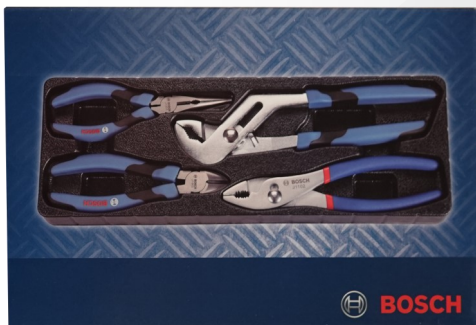

This Brake Bleeder and Vacuum Pump Kit is a multi-use testing tool for diesel fuel, transmission, ignition and emissions systems. Made from high quality material, it features a steel handle with rubber casing for increased comfort and one handed pump action. Also suitable for motorcycles.

EMAIL: andy.hardman@merlindiesel.com

www.merlindiesel.com

TOOL KITS & ACCESSORIES

INJECTOR POP TESTER (600 bar)

Supplied with M14xM14 & M14xM12 pipes, 3.5" dial gauge

Filter provided

T021-102

£420+ vat

BOSCH 4 PC PLIER SET

Includes: Combination Pliers, Diagonal Cutting Nippers, Groove

T026-038

£59+ vat

BOSCH 32 PC RATCHET & SOCKET SET

3/8" and 1/4" Drive Sockets with 2 extension bars and Flex-head

T026-040