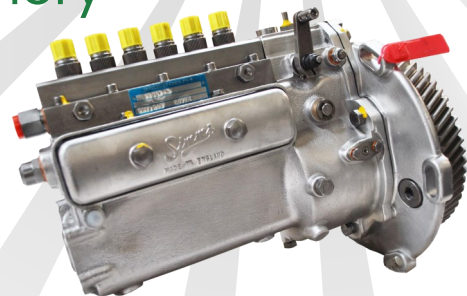

MERLIN
DIESEL SYSTEMS

PLANT/OFF HIGHWAY

Quality spare parts for your machinery

We hold the **largest and most comprehensive stock** of Plant and Off Highway fuel pumps and injectors in Europe.

With over **75 years of experience** in the **testing and repair** of off highway diesel fuel injection equipment we are always here to help with any enquiries you may have.

OPTIONS

NEW

BUILD TO ORDER

EXCHANGE

REPAIR

SUPPLYING PARTS FOR

Bobcat	CAT
Case	CLAAS
Hitachi	Ingersoll Rand
JCB	John Deere
Komatsu	Mitsubishi
Scania	Volvo

TEST EQUIPMENT - Tel: +44 (0) 1772 694185